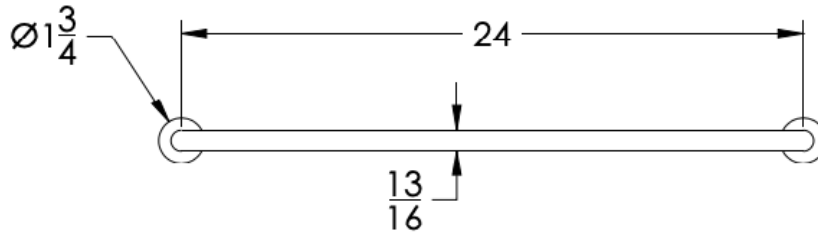

neelnox

LET
THERE
BE **DESIGN.**

FEATURES

- Premium 304 Grade Stainless Steel
- Solid Mount Construction
- Concealed Installation Hardware
- State of the art wall anchors included for installation on Dry wall or Tile

COLLECTION CELLO

TOWEL BAR

Model	Product	Finishes Available
CEL-TWB24-D	Towel Bar	Multiple finishes available. Over 23 finishes to choose from.

FINISHES

Polished (-P)	Antique Copper (-ACOP)	Polished Gold (-PGLD)
Brushed (-B)	Polished Brass (-PBRS)	Brushed Copper (-BCOP)
Brushed Gold (-BGLD)	Matte White (-WHT)	Brushed Rose Gold (-BRGD)
Matte Black (-BLK)	Brushed Modern Bronze (-BMBRZ)	Brushed Black (-BRBLK)
Oil Rubbed Bronze (-ORB)	Glossy White (-GWHT)	Polished Black (-PBLK)
Brushed Brass (-BBRS)	Polished Rose Gold (-PRGD)	Antique Nickel (-ANKL)
Brushed Bronze (-BBRZ)	Unlacquered Brass (-UBRS)	Black Nickel (-NKBL)
Antique Brass (-ABRS)	Polished Nickel (-PNKL)	

Dimension in inches

FRONT

TOP

SIDE

NOTE: Dimensions subject to change without notice.