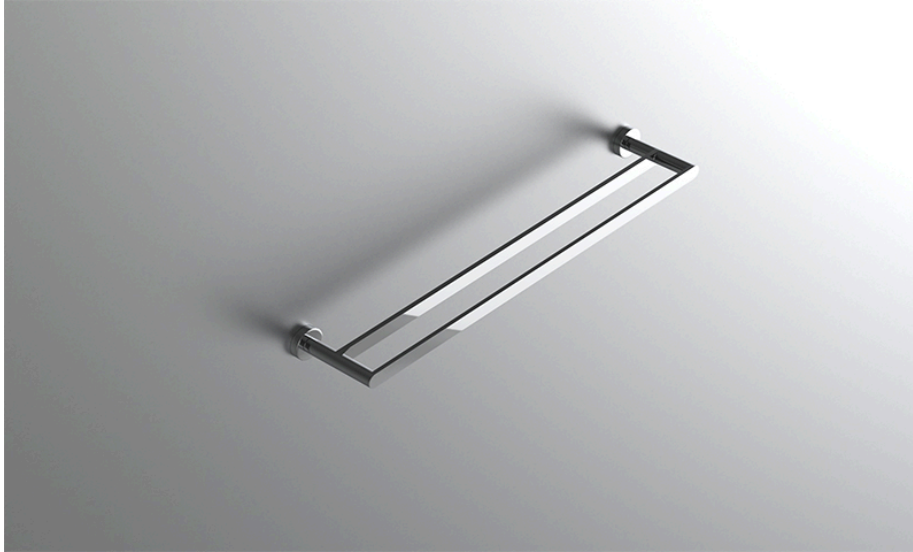

neelnox

LET
THERE
BE **DESIGN.**

FEATURES

- Premium 304 Grade Stainless Steel
- Solid Mount Construction
- Concealed Installation Hardware
- State of the art wall anchors included for installation on Dry wall or Tile

COLLECTION CELLO

TOWEL BAR

Model	Product	Finishes Available
CEL-TWB24-D	Towel Bar	Multiple finishes available. Over 23 finishes to choose from.

FINISHES

Polished (-P)	Antique Copper (-ACOP)	Polished Gold (-PGLD)
Brushed (-B)	Polished Brass (-PBRS)	Brushed Copper (-BCOP)
Brushed Gold (-BGLD)	Matte White (-WHT)	Brushed Rose Gold (-BRGD)
Matte Black (-BLK)	Brushed Modern Bronze (-BMBRZ)	Brushed Black (-BRBLK)
Oil Rubbed Bronze (-ORB)	Glossy White (-GWHT)	Polished Black (-PBLK)
Brushed Brass (-BBRS)	Polished Rose Gold (-PRGD)	Antique Nickel (-ANKL)
Brushed Bronze (-BBRZ)	Unlacquered Brass (-UBRS)	Black Nickel (-NKBL)
Antique Brass (-ABRS)	Polished Nickel (-PNKL)	

Dimension in inches

FRONT

TOP

SIDE

NOTE: Dimensions subject to change without notice.